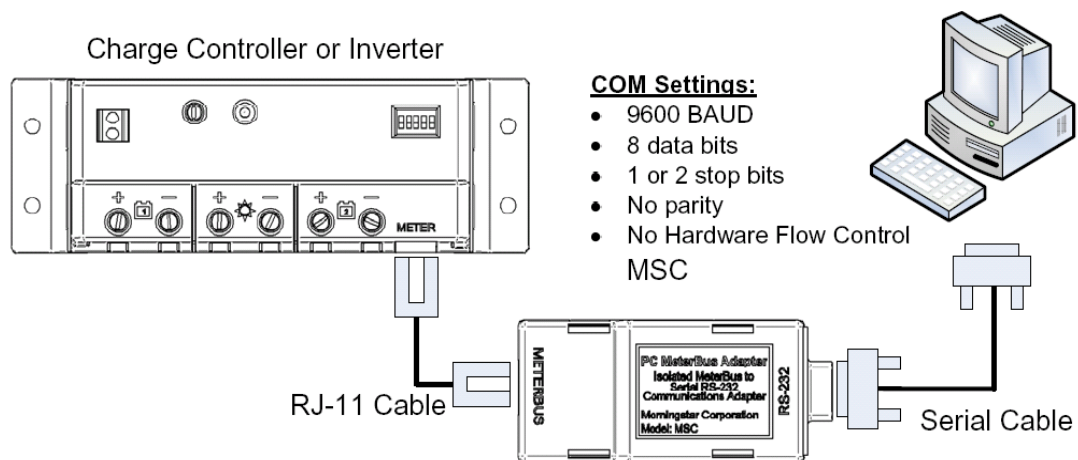

WARRANTY: Five year warranty period. Contact Morningstar or your authorized distributor for complete terms.

AUTHORIZED MORNINGSTAR DISTRIBUTOR:

MORNINGSTAR
corporation
1098 Washington Crossing Road
Washington Crossing, PA 18977 USA
Tel: +1-215-321-4457 Fax: +1-215-321-4458
E-mail: info@morningstarcorp.com
Website: www.morningstarcorp.com